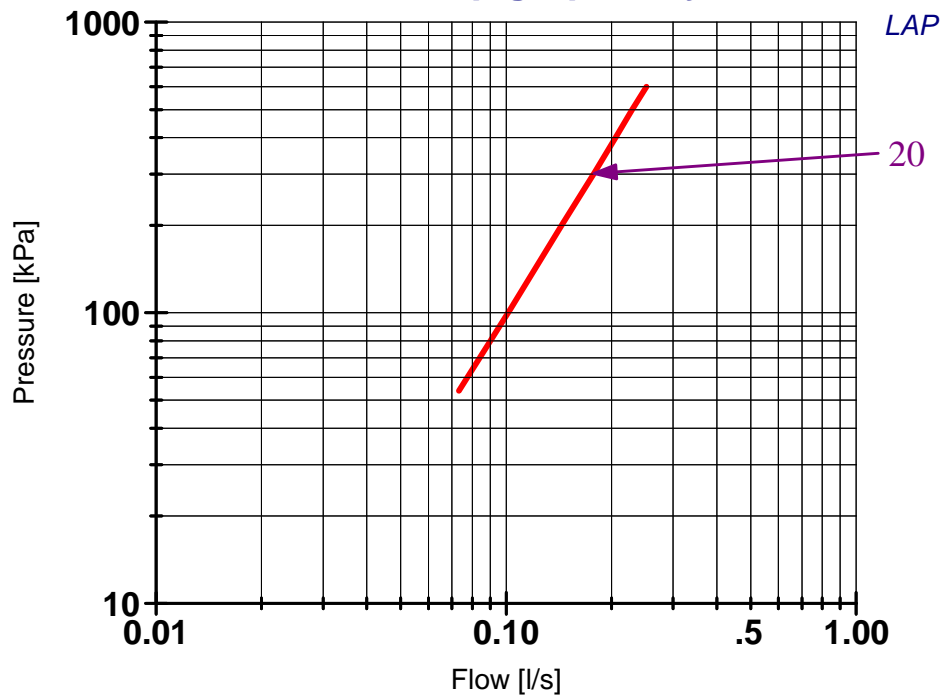

Product information

FMM: 9050-0050, RSK: 823 52 22

Single lever basin mixer
spout outlet basin mixer, Cascade A

Applies also for 9054, 9055

Bernt Westerhagen, 1999-02-12 13:22

405A

Pressure drop graph only CW

Table

	<i>CWP</i>	<i>CWF</i>	<i>CWF</i>	<i>Noise</i>
	[kPa]	[l/s]	[l/m]	[LAP]
50 kPa	53.8	0.0733	4.40	
100 kPa	103	0.103	6.18	<10
200 kPa	202	0.145	8.69	
300 kPa	301	0.178	10.7	20
400 kPa	400	0.206	12.3	
500 kPa	499	0.229	13.7	27
600 kPa	599	0.252	15.1	
Norm. fl	102	0.0999	5.99	
Open/Cl	302	0.173	10.4	20

Productinformation

FMM: 9050-0050, RSK: 823 52 22

Single lever basin mixer
spout outlet basin mixer, Cascade B

Applies also for 9054, 9055

Bernt Westerhagen, 1999-02-12 13:40

70E0

Pressure drop graph only CW