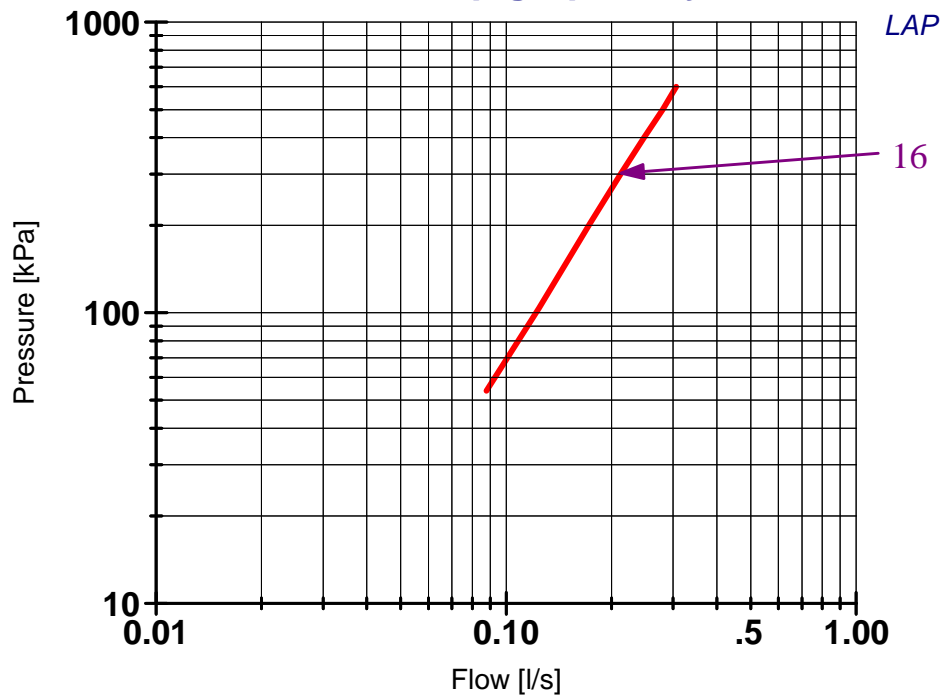

Product information

FMM: 9050-0050, RSK: 823 52 22

Single lever basin mixer
spout outlet basin mixer, Cascade A

Applies also for 9054, 9055

Bernt Westerhagen, 1999-02-12 13:22

405A

Pressure drop graph only CW

Productinformation

FMM: 9050-0050, RSK: 823 52 22

Single lever basin mixer
spout outlet basin mixer, Cascade B

Applies also for 9054, 9055

Bernt Westerhagen, 1999-02-12 13:40

70E0

Pressure drop graph only CW