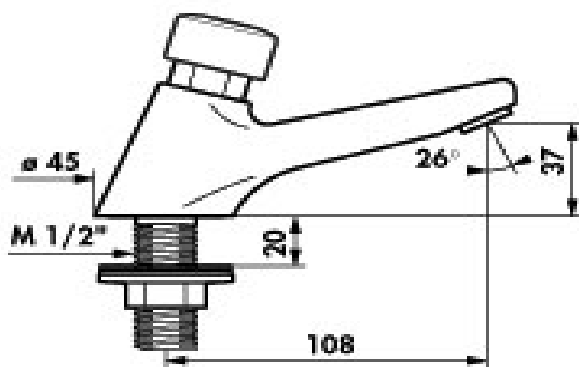

**APPLICATION**

Residential hospital, hotels, accommodation blocks, halls of residence, barracks, gymnasiums,

**9974-5250 BASIN TAP**

**1 Flow-rate adjustment**  
 without dismantling the cartridge nor cutting-off water  
 Use a 3mm Allen key.