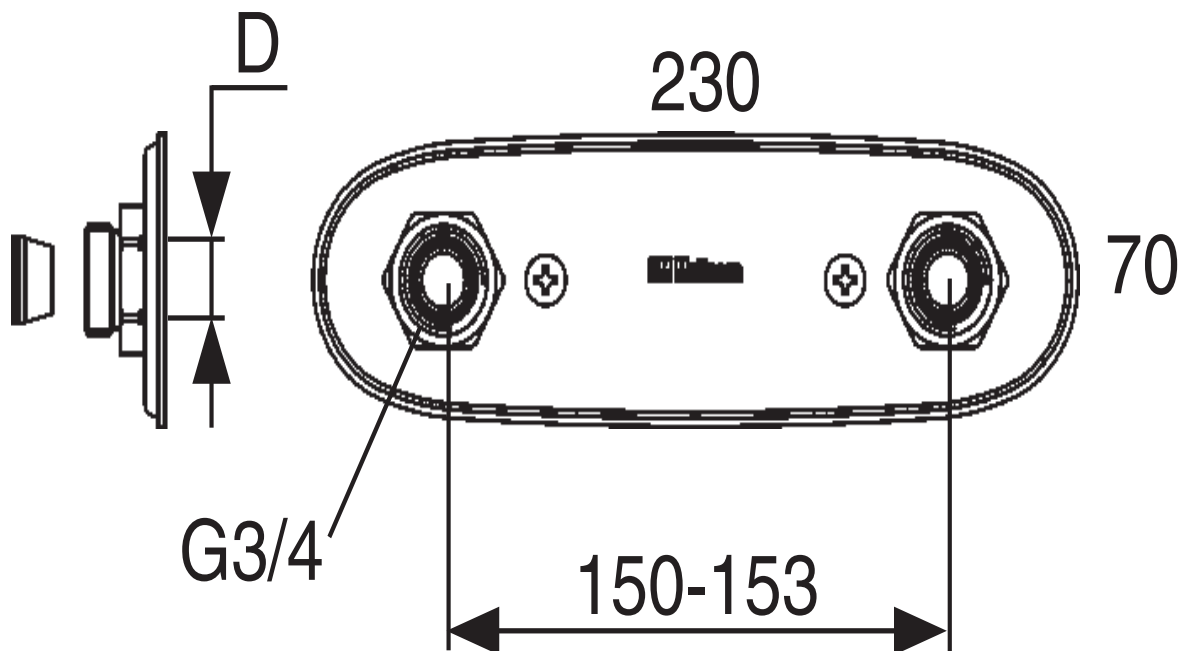

SPEC CODES

9205-2050

01628 529024

www.alchallis.com

@ info@alchallis.com